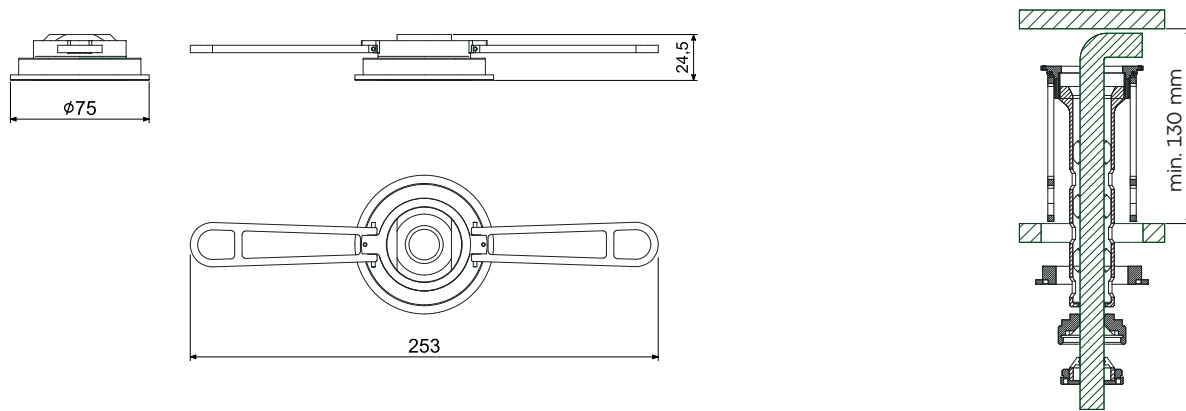

Maximum load capacity varies depending on the type of ceiling sheet material and grid system. The maximum capacity of the component will exceed the capacity of the cables/ropes and drywall.

3 versions (cable, 12 mm rope, 16 mm rope)

3 installation tools, one for each version

3 installation holes

Version for cable: diameter 58–59 mm

Version for 12 mm rope: diameter 63–64 mm

BROKIS®

BROKIS s.r.o.
Sídliště Janštejn 39
588 52 Horní Dubenky
Czech Republic
+420 567 211 517
info@brokis.cz
brokis.cz

BROKIS REGISTERED OFFICE
Španielova 1315/25
Praha 6, 163 00
Czech Republic
ID: 64940799
VAT: CZ64940799

TRIMLESS VIDEO

Version for 16 mm rope: diameter 68–69 mm

Materials and finishes/colour

fixture + cover + clamp arms – galvanized steel
 clamp – POM (polyoxymethyl) + Dural
 anticorrosion finish on all parts

The front side of the clamp and cover are powder coated in black (RAL 9005) + white texture (RAL 9003).

Installation tools

Version for cable: diameter 58–59 mm

Version for 12 mm rope: diameter 63–64 mm

Version for 16 mm rope: diameter 68–69 mm