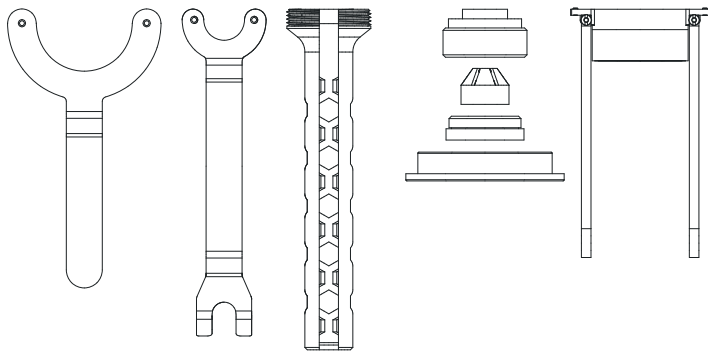

TRIMLESS

CEILING CONNECTION

BROKIS®

TRIMLESS is a new solution for BROKIS collections that eliminates the need for a conventional ceiling canopy and simplifies installation in drywall ceilings. It gives ceiling installations a clean, minimalistic appearance and provides a new degree of variability in creating original lighting compositions.

BROKIS REGISTERED OFFICE
Španielova 1315/25
Praha 6, 163 00
Czech Republic
ID: 64940799
VAT: CZ64940799

TRIMLESS VIDEO

Version for 16 mm rope: diameter 68–69 mm

Materials and finishes/colour

fixture + cover + clamp arms – galvanized steel
 clamp – POM (polyoxymethyl) + Dural
 anticorrosion finish on all parts

The front side of the clamp and cover are powder coated in black (RAL 9005) + white texture (RAL 9003).

Installation tools

Version for cable: diameter 58–59 mm

Version for 12 mm rope: diameter 63–64 mm

Version for 16 mm rope: diameter 68–69 mm