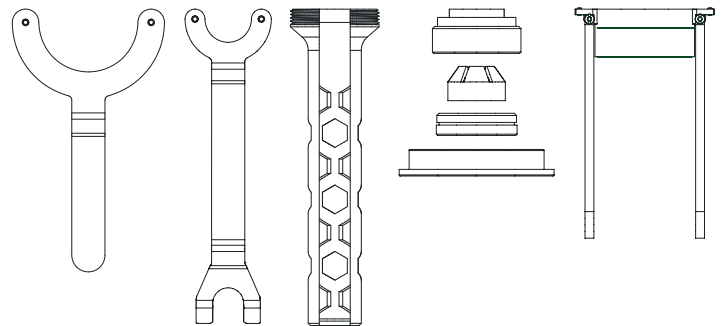

TRIMLESS

CEILING CONNECTION

BROKIS®

TRIMLESS is a new solution for BROKIS collections that eliminates the need for a conventional ceiling canopy and simplifies installation in drywall ceilings. It gives ceiling installations a clean, minimalistic appearance and provides a new degree of variability in creating original lighting compositions.

BROKIS REGISTERED OFFICE
Španielova 1315/25
Praha 6, 163 00
Czech Republic
ID: 64940799
VAT: CZ64940799

TRIMLESS VIDEO

Version for 16 mm rope: diameter 68–69 mm

Materials and finishes/colour

fixture + cover + clamp arms – galvanized steel
 clamp – POM (polyoxymethyl) + Dural
 anticorrosion finish on all parts

The front side of the clamp and cover are powder coated in black (RAL 9005) + white texture (RAL 9003).

Installation tools

Version for cable: diameter 58–59 mm

Version for 12 mm rope: diameter 63–64 mm

Version for 16 mm rope: diameter 68–69 mm