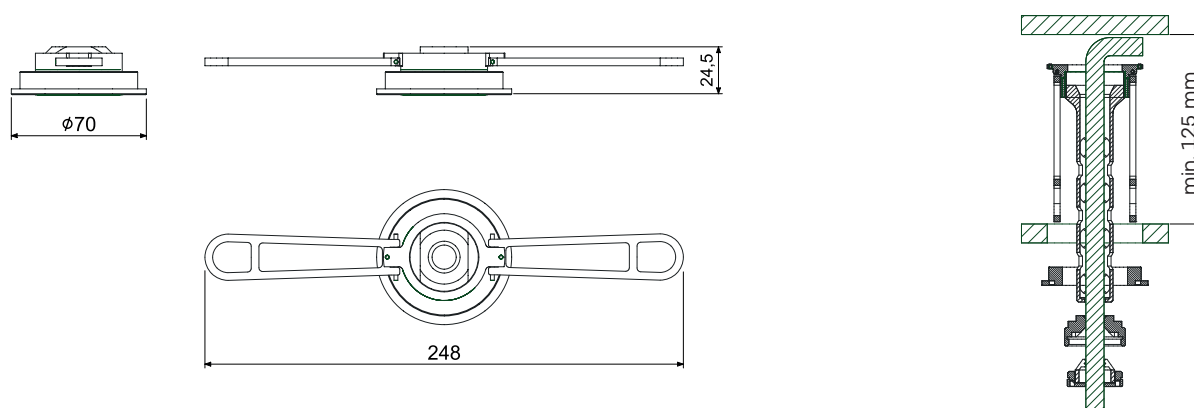

All versions suitable for drywall thicknesses of 11 mm to 18 mm. The ideal drywall thickness is 12.5 mm (clamp depth depends on the thickness of the drywall – the thicker the material, the deeper the clamp sits within the component).

Maximum load capacity varies depending on the type of ceiling sheet material and grid system. The maximum capacity of the component will exceed the capacity of the cables/ropes and drywall.

3 versions (cable, 12 mm rope, 16 mm rope)

3 installation tools, one for each version

3 installation holes

Version for cable: diameter 58–59 mm

Version for 12 mm rope: diameter 63–64 mm

BROKIS®

BROKIS s.r.o.
Sídliště Janštejn 39
588 52 Horní Dubenky
Czech Republic
+420 567 211 517
info@brokis.cz
brokis.cz

The front side of the clamp and cover are powder coated in black (RAL 9005) + white texture (RAL 9003).

Installation tools

Version for cable: diameter 58–59 mm

Version for 12 mm rope: diameter 63–64 mm

Version for 16 mm rope: diameter 68–69 mm