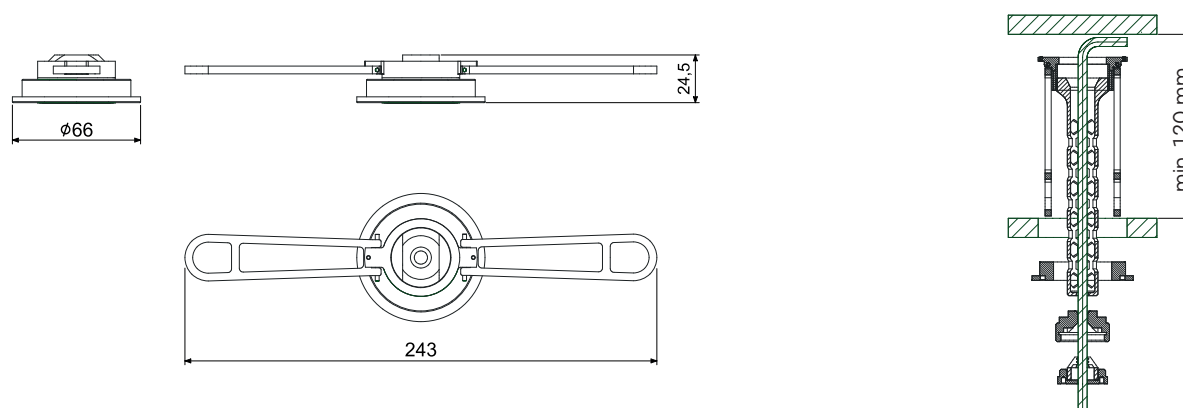

TRIMLESS

CEILING CONNECTION

BROKIS®

TRIMLESS is a new solution for BROKIS collections that eliminates the need for a conventional ceiling canopy and simplifies installation in drywall ceilings. It gives ceiling installations a clean, minimalistic appearance and provides a new degree of variability in creating original lighting compositions.

All versions suitable for drywall thicknesses of 11 mm to 18 mm. The ideal drywall thickness is 12.5 mm (clamp depth depends on the thickness of the drywall – the thicker the material, the deeper the clamp sits within the component).

Maximum load capacity varies depending on the type of ceiling sheet material and grid system. The maximum capacity of the component will exceed the capacity of the cables/ropes and drywall.

3 versions (cable, 12 mm rope, 16 mm rope)

3 installation tools, one for each version

3 installation holes

Version for cable: diameter 58–59 mm

Version for 12 mm rope: diameter 63–64 mm

BROKIS®

BROKIS s.r.o.
Sídliště Janštejn 39
588 52 Horní Dubenky
Czech Republic
+420 567 211 517
info@brokis.cz
brokis.cz