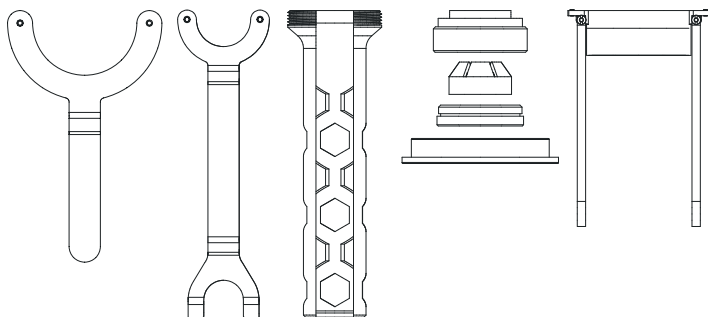

TRIMLESS

CEILING CONNECTION

BROKIS®

TRIMLESS is a new solution for BROKIS collections that eliminates the need for a conventional ceiling canopy and simplifies installation in drywall ceilings. It gives ceiling installations a clean, minimalistic appearance and provides a new degree of variability in creating original lighting compositions.

The front side of the clamp and cover are powder coated in black (RAL 9005) + white texture (RAL 9003).

Installation tools

Version for cable: diameter 58–59 mm

Version for 12 mm rope: diameter 63–64 mm

Version for 16 mm rope: diameter 68–69 mm